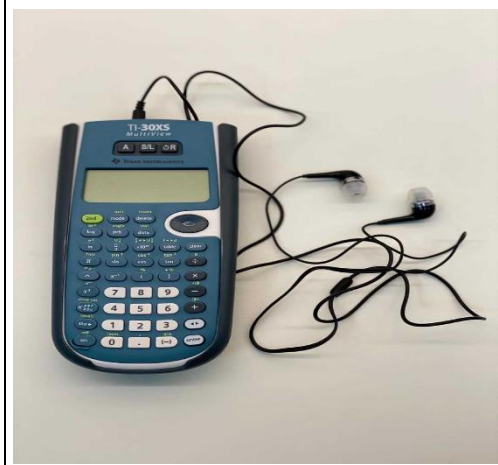

List of Devices for Loan

1. Ruby 7 HD Handheld Magnifier

<https://www.freedomscientific.com/products/lowvision/ruby7/>

Ruby 7 HD is a **portable high-definition handheld video magnifier that makes reading easier for low vision individuals**. It has a 7 inch screen that can magnify materials up to 24 times, and has 20 high-contrast color viewing modes for adjusting the text to be easy on the eyes. The PivotCam rotating camera offers a wide range of viewing modes for reading, writing, distance viewing and even a mirror-image self-view. It is lightweight at 510g, with 4 hours of continuous use. It also has a built in reading stand, and can be connected to the TV via HDMI cable.

2. Ruby XL HD

<https://www.freedomscientific.com/products/lowvision/rubyxld/>

Ruby XL HD is a **portable high-definition handheld video magnifier that makes reading easier for low vision individuals**. It features a five-inch screen that can magnify material up to 14 times, and has 20 high-contrast color viewing modes. Ruby XL HD has a built in reading stand that holds the screen at a comfortable angle as it is slid across a page of text. It is lightweight at 297g, with 3 hours continuous use.

3. Orion T1-30XS Talking Scientific Calculator

<https://www.orbitresearch.com/product/orion-ti-30xs/>

Orion TI-30XS is a **handheld talking scientific calculator for low vision individuals and students who might require the use of it in the fields of mathematics, physics, engineering or general sciences**. The Orion TI-30XS has full speech access to all menus, mathematical expressions, text and symbols. There are large, tactile and functionally zoned keys. Each key is spoken in a clear, high quality and natural tone when pressed. It can be connected to earphones and USB.