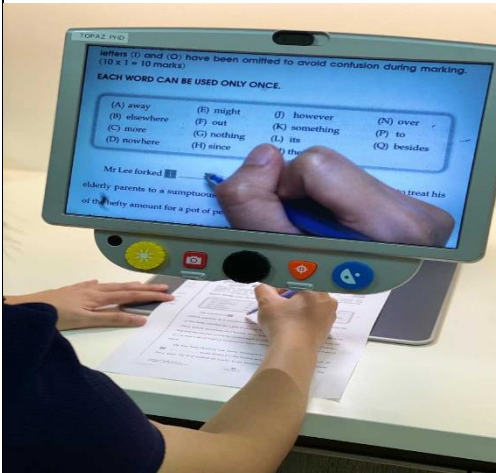

7. Topaz HD

<https://www.freedomscientific.com/products/lowvision/topazhd/>

The TOPAZ HD is a high-definition **desktop video magnifier for reading and performing daily tasks**. It features a 15 inch widescreen monitor with up to 31 times magnification. The TOPAZ allows 8 inches of working space to write and work comfortably and has 27 customizable screen settings, including high-contrast full colour modes to fit viewing needs. It includes features such as freeze frame, focus lock and reading lines to assist with focus while reading or writing.